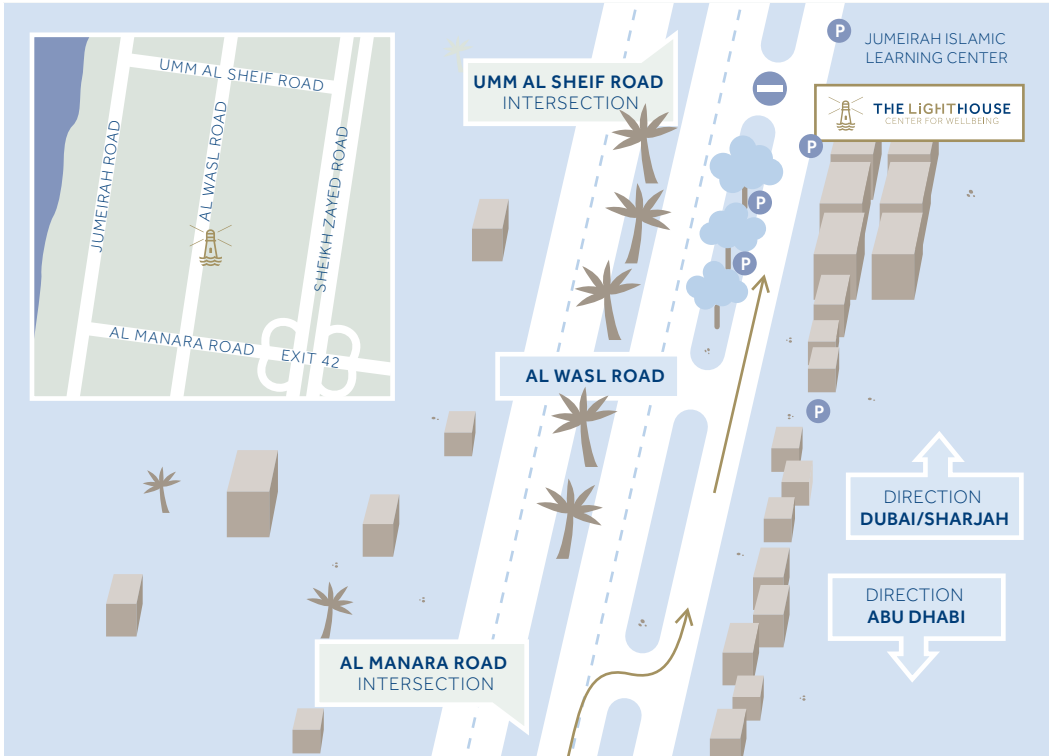

THE LIGHTHOUSE

CENTER FOR WELLBEING

OUR NEW LOCATION

We are centrally located on Al Wasl Road, in Al Safa 2, in between Al Manara Road and Umm Al Sheif Road.

NORTHBOUND ON SHEIKH ZAYED ROAD (TOWARDS DUBAI/SHARJAH)

Exit at Al Manara Road (exit 43) west, towards Jumeirah. Make a right onto Al Wasl Road, followed by an immediate slight right onto the first slip road. We are located approximately 500 meters down on the right at Villa 1.

SOUTHBOUND ON SHEIKH ZAYED ROAD (TOWARDS ABU DHABI)

Exit at Umm Al Sheif Road (exit 45). Make a left onto Al Wasl Road and continue until Al Manara Road. Make a U-turn at Al Manara Road followed by an immediate slight right onto the first slip road. We are located approximately 500 meters down on the right at Villa 1.